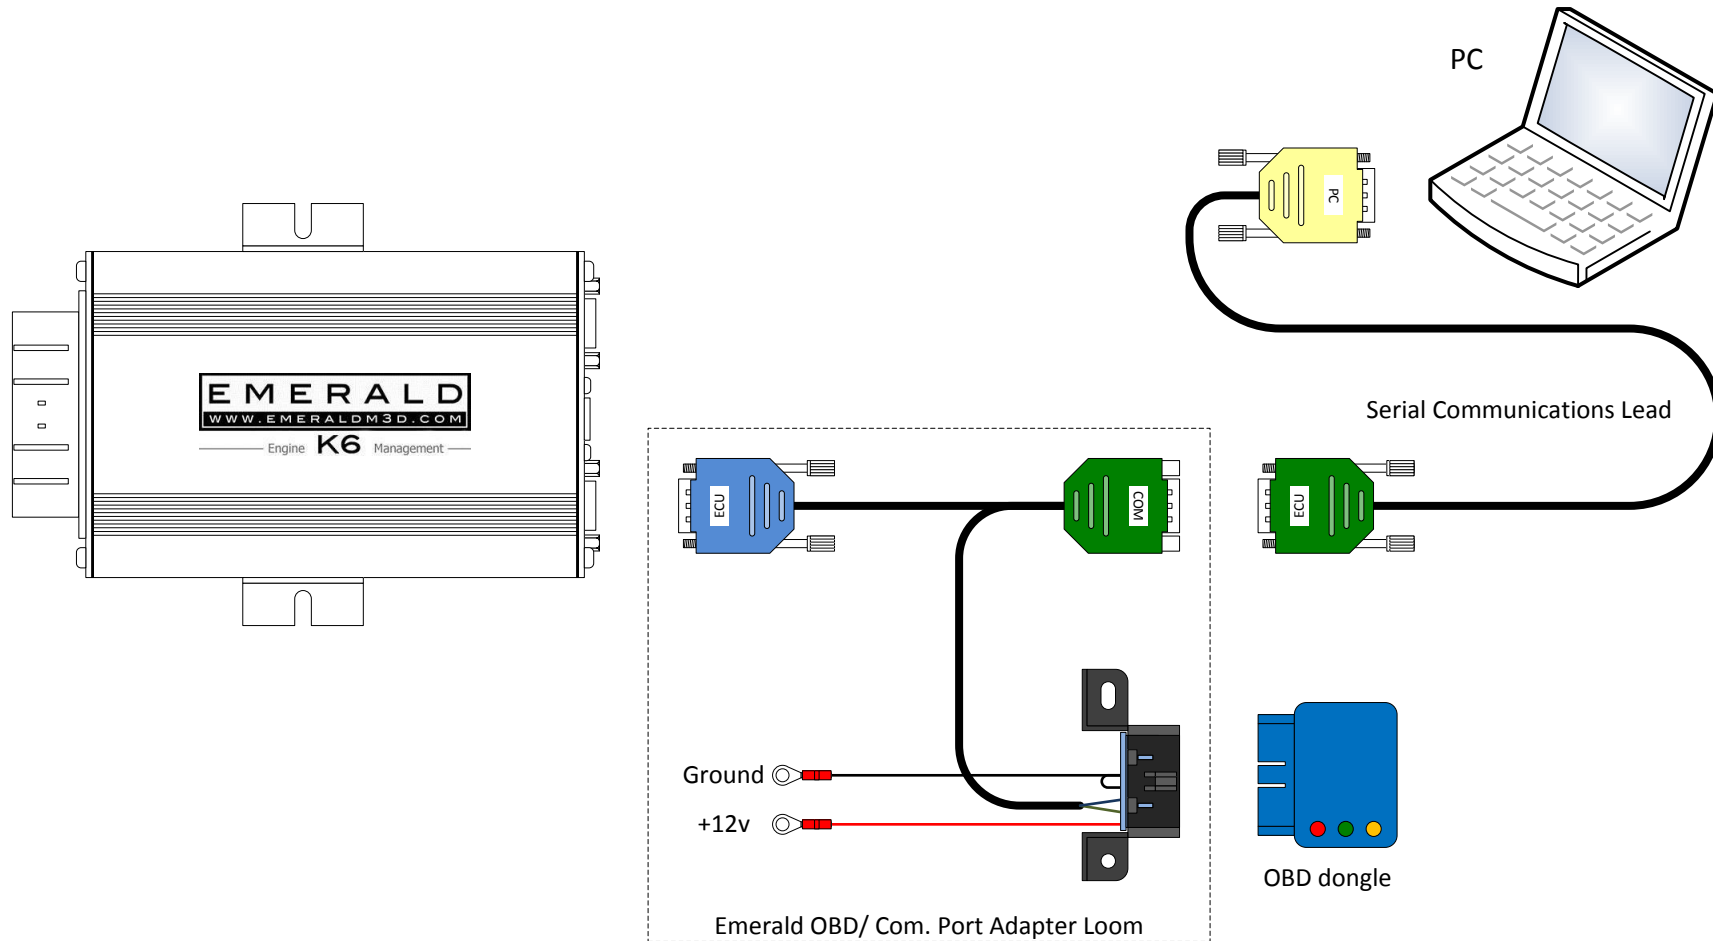

Emerald OBD/ Serial Breakout Loom

Emerald M3D Ltd, Unit 6 Norwich Road Industrial Estate, WATTON, Norfolk IP25 6DR, UK  
Email: [sales@emeraldm3d.co.uk](mailto:sales@emeraldm3d.co.uk) - Website: [www.emeraldm3d.com](http://www.emeraldm3d.com)  
Company Registered in England and Wales No.5084610  
Tel: +44(0)1953 889110 Fax: +44(0)1953 889004  
VAT Reg No: GB 839 3626 95