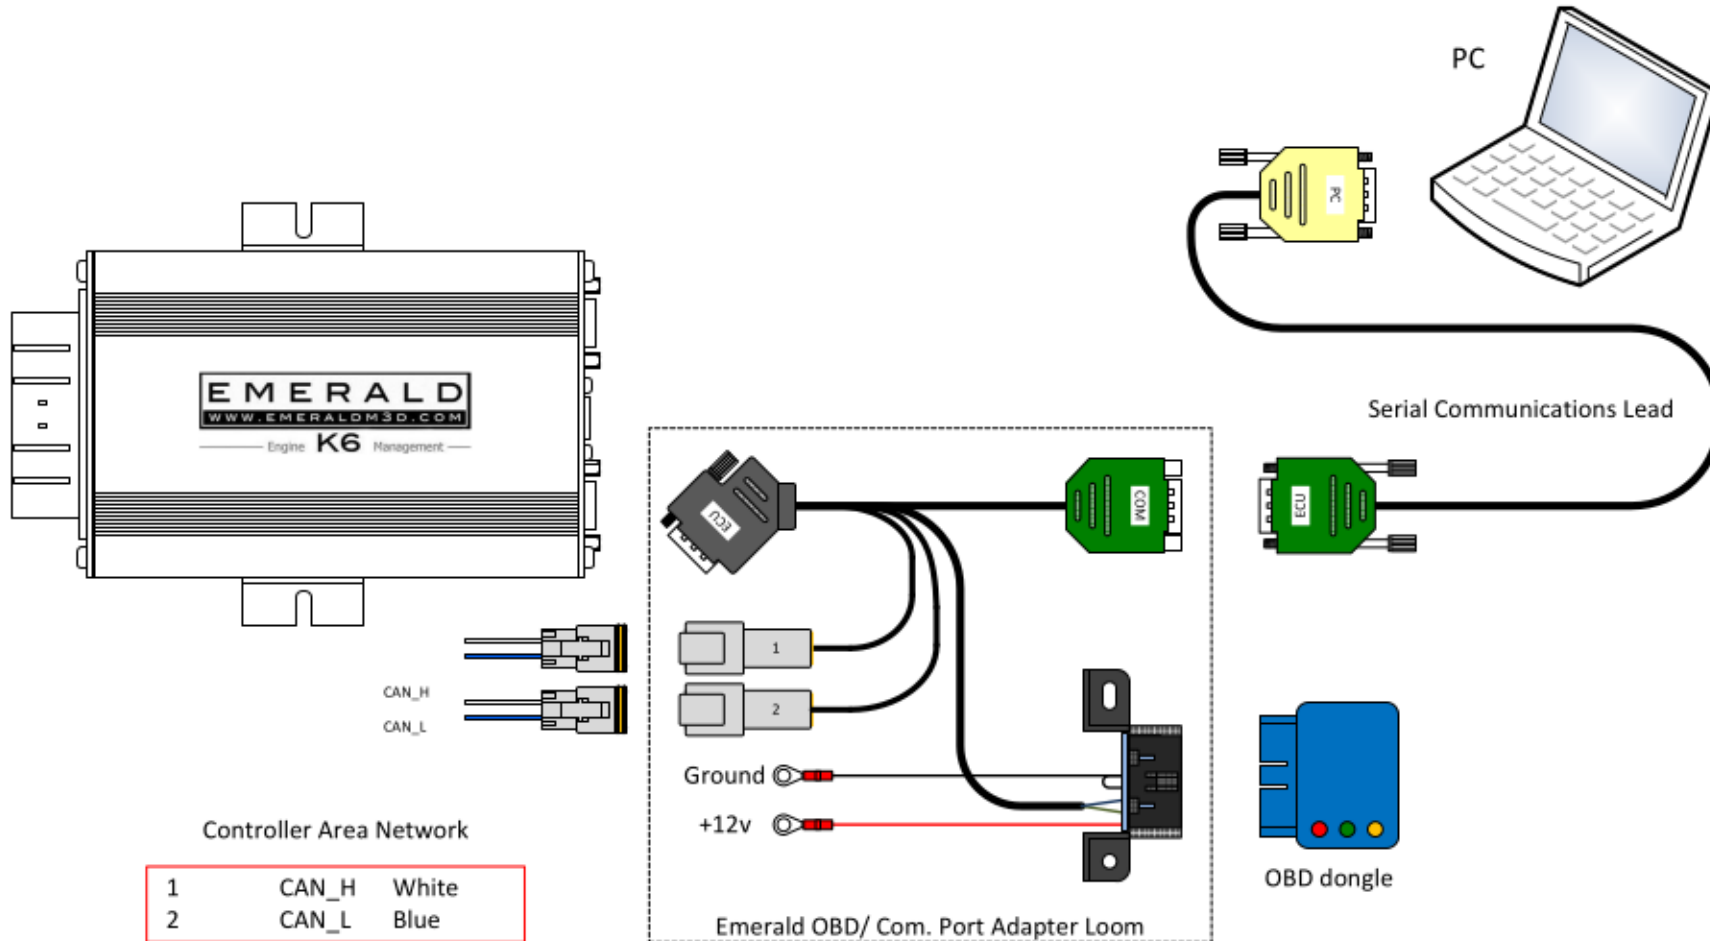

Emerald OBD & CAN/ Serial Breakout Loom

Emerald M3D Ltd, Unit 6 Norwich Road Industrial Estate, WATTON, Norfolk IP25 6DR, UK

Email: sales@emeraldm3d.co.uk - Website: www.emeraldm3d.com

Company Registered in England and Wales No.5084610